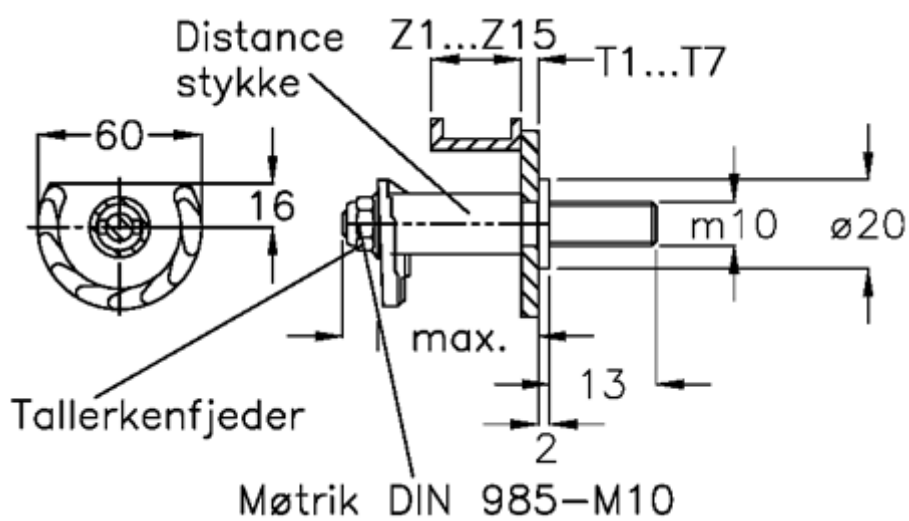

Article number: 20895712

Description: E+G Door lock
GN 117-GB-T7-Z12

Measures

Cam thickness = 33-42